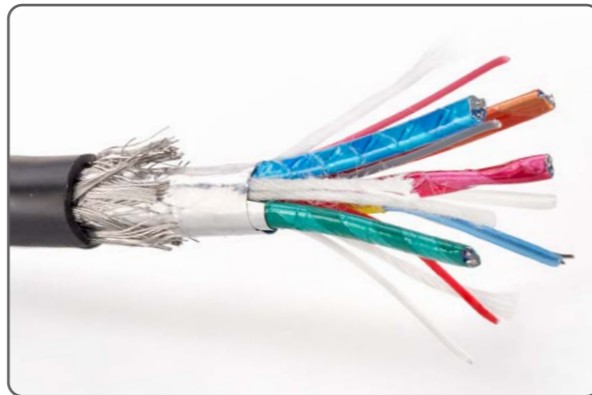

- Ultra High Speed HDMI 2.1
- Ultra HD 10K@120Hz (DSC)
- 48 Gbps
- 3 fold shielding
- Solid wire made of high-purity OFC
- HDR, HDR10+ und Dolby Vision
- eARC | ARC | HDCP 2.3 | HD Audio
- Ultra Certified Cable (HDMI.org)

This High Speed HDMI cable with Ethernet from the eagle cable DELUXE series features all HD audio formats and a resolution up to 10K@120 Hz (DSC) with a data rates up to 48 Gbps. HD audio formats such as DTS Master, Dolby True HD or Dolby Atmos guarantee a spectacular home cinema experience. Peppered with future-proof features such as HDR10+, Dolby Vision or Enhanced ARC (eARC), the cable supports the latest HDMI 2.1 standard and is also backwards compatible with all previous HDMI standards. The massive data lines are triple shielded. 24k gold-plated contacts ensure low contact resistance and optimal data transmission. It is suitable, for example, for connecting a Blu-ray player or a game console to a smart TV or projector.