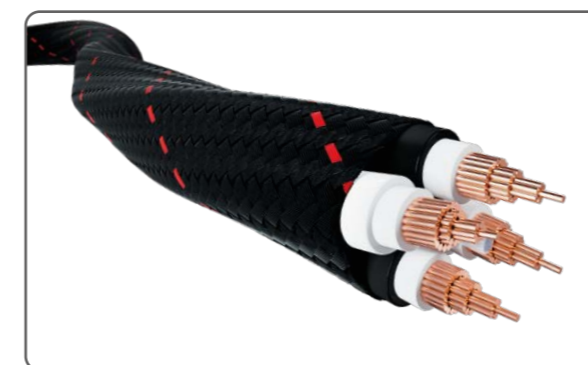

## SPEAKER CABLE

HIGH END DELUXE

★★★★★

made in   
**GERMANY**

The HIGH END DELUXE speaker cable, consisting of a 4-fold multicore structure with concentrically arranged copper strands, impresses with its excellent electrical parameters and its attractive design. The arrangement of the wires and the stranded conductors, the high copper content, as well as the PE material in combination with the textile meshwork, ensure a natural and homogeneous reproduction of all frequency ranges.

- 4 x 2,97 mm<sup>2</sup> cross section
- Concentrically stranded copper wires
- Double symmetrical structure
- Double PE insulation around each conductor
- Dense textile meshwork as outer jacket
- 8,5 mm in diameter
- Low inductance and capacitance
- With BFA beryllium copper bananas or