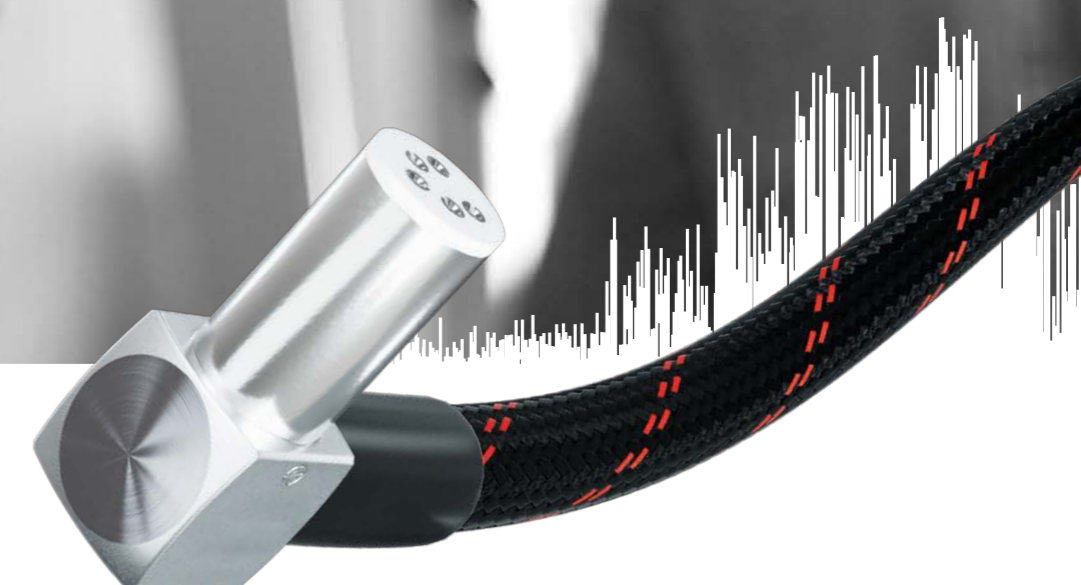

HIGH END **DELUXE**
★★★★★

MADE IN GERMANY

Made and engineered in Germany is our core philosophy, which is reflected in the Eagle Cable product range. The loudspeaker cables are manufactured at our very own cable factory in Southern Germany and all cables of the quality level High End Deluxe are assembled on our company headquarters in Ballrechten-Dottingen. All products are manufactured according to current directives (such as RoHS, REACH and CE) and are subject to constant quality control. The manufactured cables are characterised by their adherence to a high quality standard. Individual, customised cables and solutions are possible thanks to our tailored products and special assemblies which offer our customers the highest degree of flexibility.